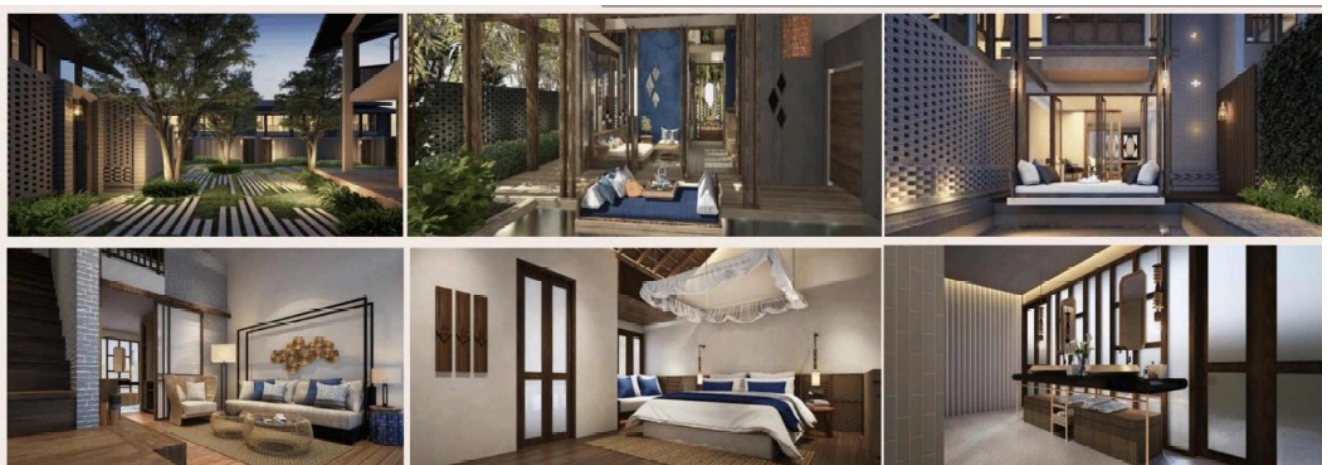

FACT SHEET | Aleenta Retreat Chiang Mai

ACCOMMODATION:

No. of Units	Room Type	Room Size (m2)	No. of Bedroom	No. of Bathroom	Pool	Pool Size (m2)	Max. Capacity	No. of extra bed	Children under 12 Years
32	Deluxe Room	45	1	1	N/A	N/A	2	1	N/A
7	1-Bedroom Pool Villa	75	1	1	✓	15.4	2	1	N/A
1	2-Bedroom Pool Villa	100	2	2	✓	40	4	1	N/A
4	4-Bedroom Teak Villa	300	4	4	Shared	40	2	N/A	✓

ROOM AMENITIES:

- Complimentary wi-fi connectivity
- Essential oil extracts, exclusively designed for Aleenta
- Fully-stocked mini-bar
- Hair dryer
- In-room safe
- iPod and iDock with large music library
- Natural cotton bathrobes and pajamas
- Tea- and coffee-making facilities
- 400 thread-count Egyptian cotton sheets
- Yoga mat

HOTEL FACILITIES:

- All-Day Dining Restaurant
- Pool Bar
- Library Bar
- Ayurah Wellness & Spa Centre
- Complimentary wi-fi connectivity
- Concierge service
- Fitness center
- In-room dining
- Parking lot
- Recreation & Wellness Activities
- Events planner